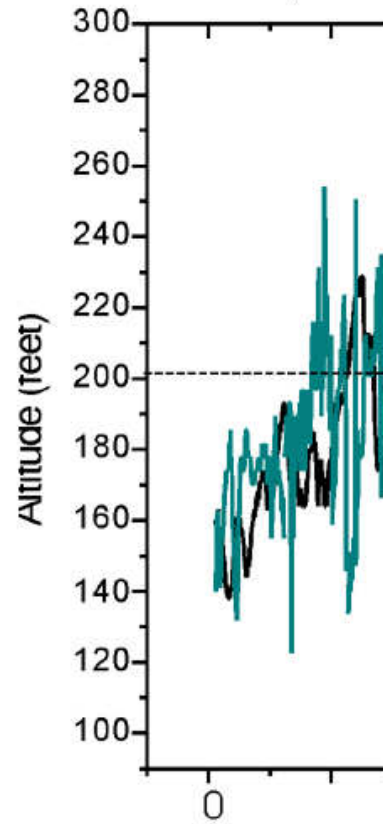

# Laurel - Sleeping Giant - Tuesday Ride

## Tuesday Lau

Start sleeping giant, Mt. Carmel to Whitney, R Whitney 0.4, L River Rd 1.6, R Still Hill 1.9, L Brooksville 2.2, L Mt. Sanford 3.4, L S. Brooksville 4.0, L Mountain 5.1, L Waterbury 7.8, R Moss Farms 8.0, L Jarvis 9.6, R Marion 9.9, R Knott 10.7, R W. Johnson 11.5, R Reinhard 12.7, R Schoolhouse 13.3, L Peck 14.0, R Route 10 -15.4, R Shepard Ave 22.1, L Todd 22.9, R Whitney 23.5, L Mt. Carmel 23.8