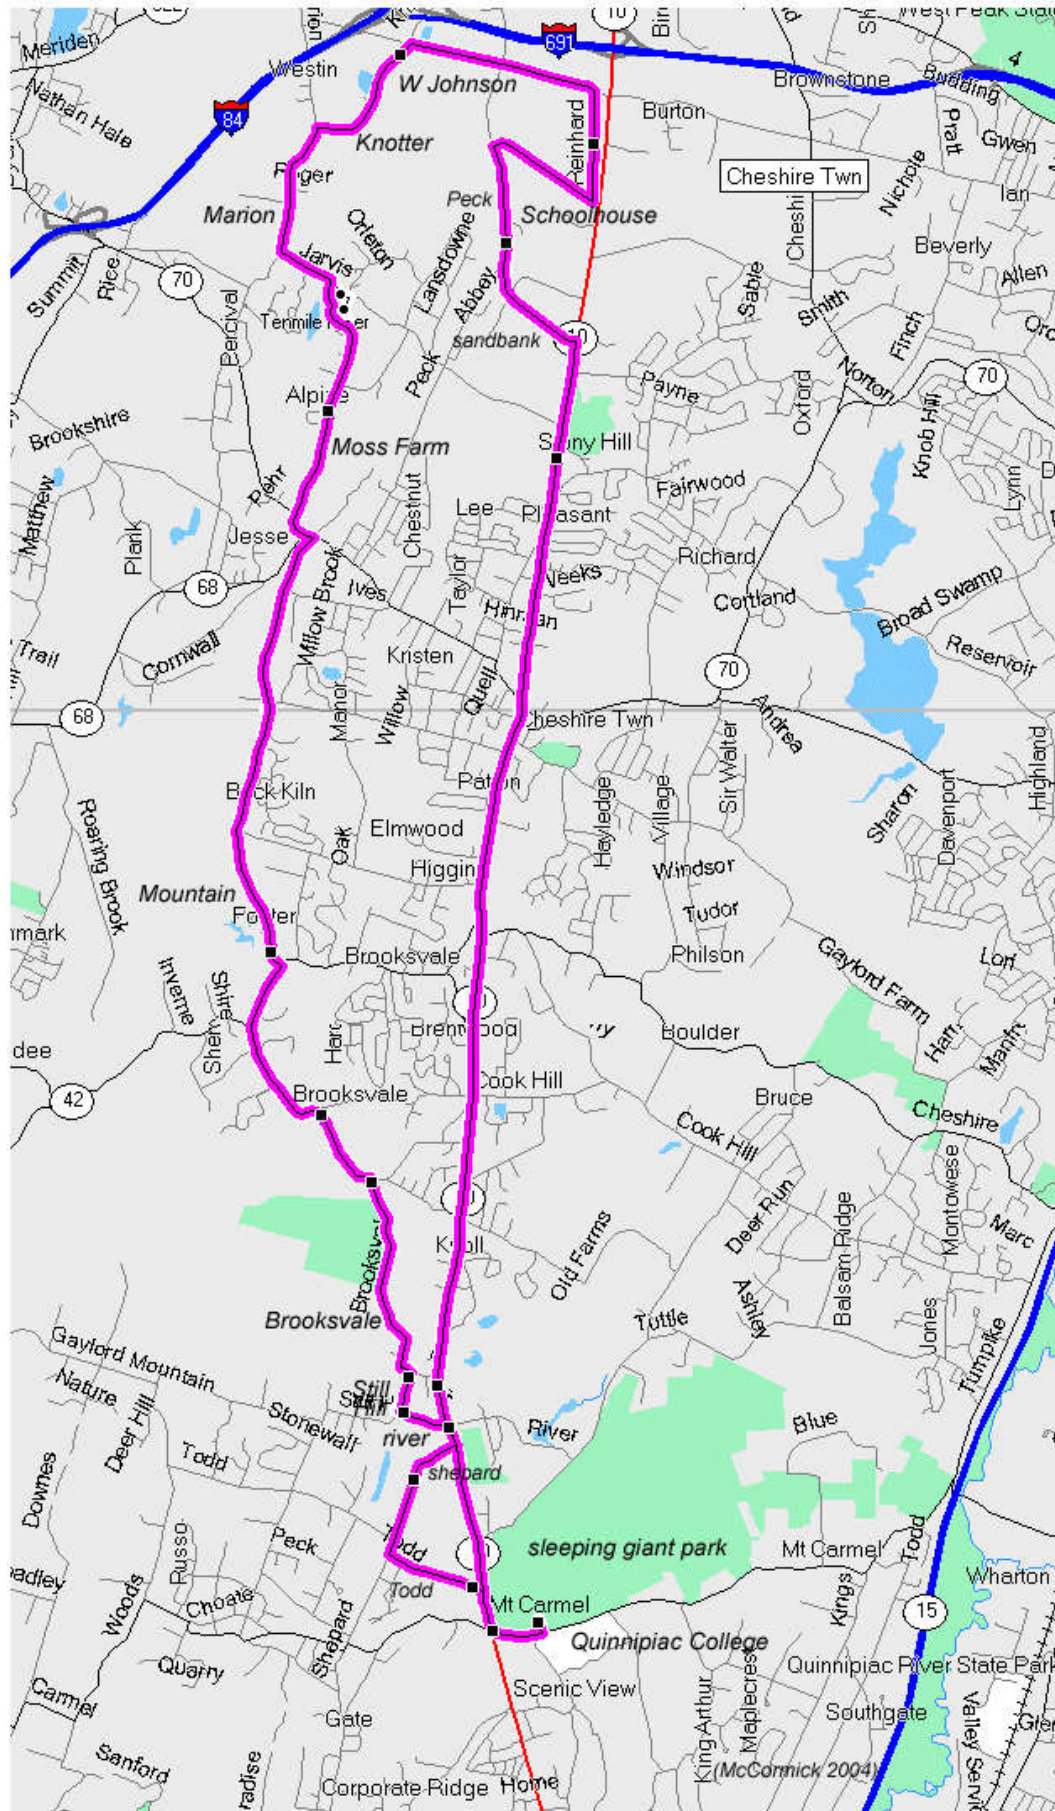

# Laurel - Sleeping Giant - Tuesday Ride

## Tuesday Lau

Start sleeping giant, Mt. Carmel to Whitney, R Whitney 0.4, L River Rd 1.6, R Still Hill 1.9, L Brooksville 2.2, L Mt. Sanford 3.4, L S. Brooksville 4.0, L Mountain 5.1, L Waterbury 7.8, R Moss Farms 8.0, L Jarvis 9.6, R Marion 9.9, R Knott 10.7, R W. Johnson 11.5, R Reinhard 12.7, R Schoolhouse 13.3, L Peck 14.0, R Route 10 -15.4, R Shepard Ave 22.1, L Todd 22.9, R Whitney 23.5, L Mt. Carmel 23.8